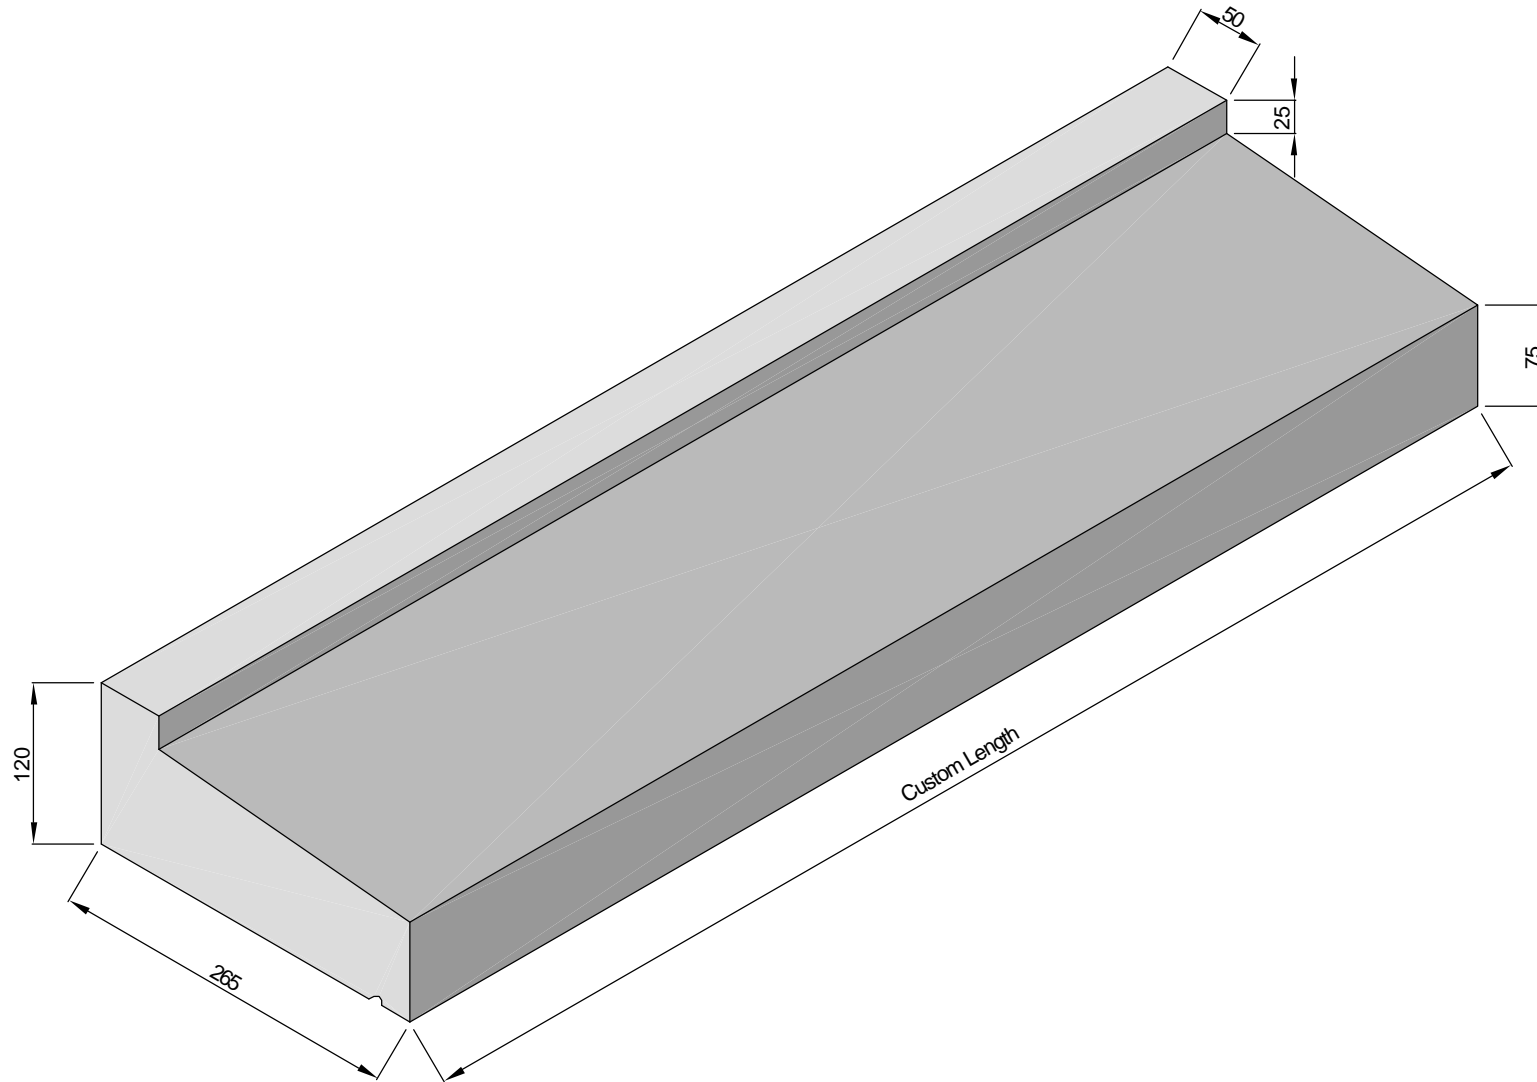

MOLLOY PRECAST

est. 1979 - BUILDING COMPONENTS :: WASTE WATER SOLUTIONS

Tullamore, Co. Offaly
Tel: 057 9326000

E: info@molloyprecast.com
W: www.molloyprecast.com

Dimensions in mm

3" Standard Window Cill