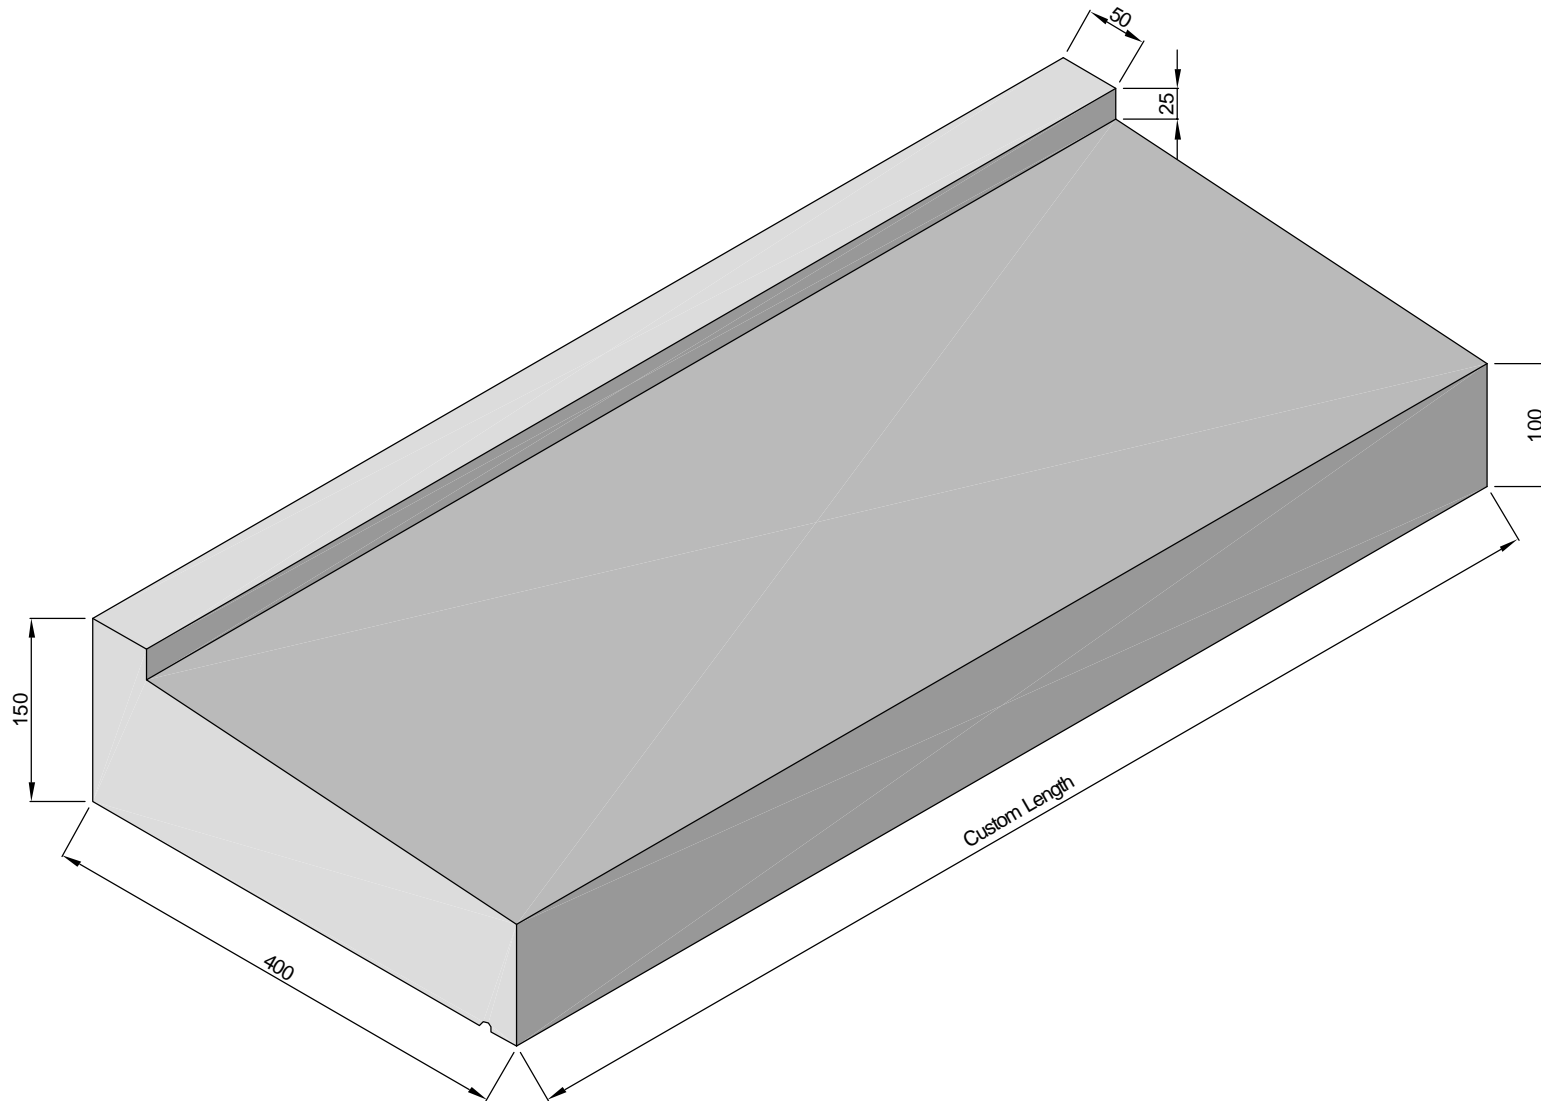

MOLLOY PRECAST

est. 1979 - BUILDING COMPONENTS :: WASTE WATER SOLUTIONS

Tullamore, Co. Offaly
Tel: 057 9326000

E: info@molloyprecast.com
W: www.molloyprecast.com

Dimensions in mm

4" Stone Work Window Cill