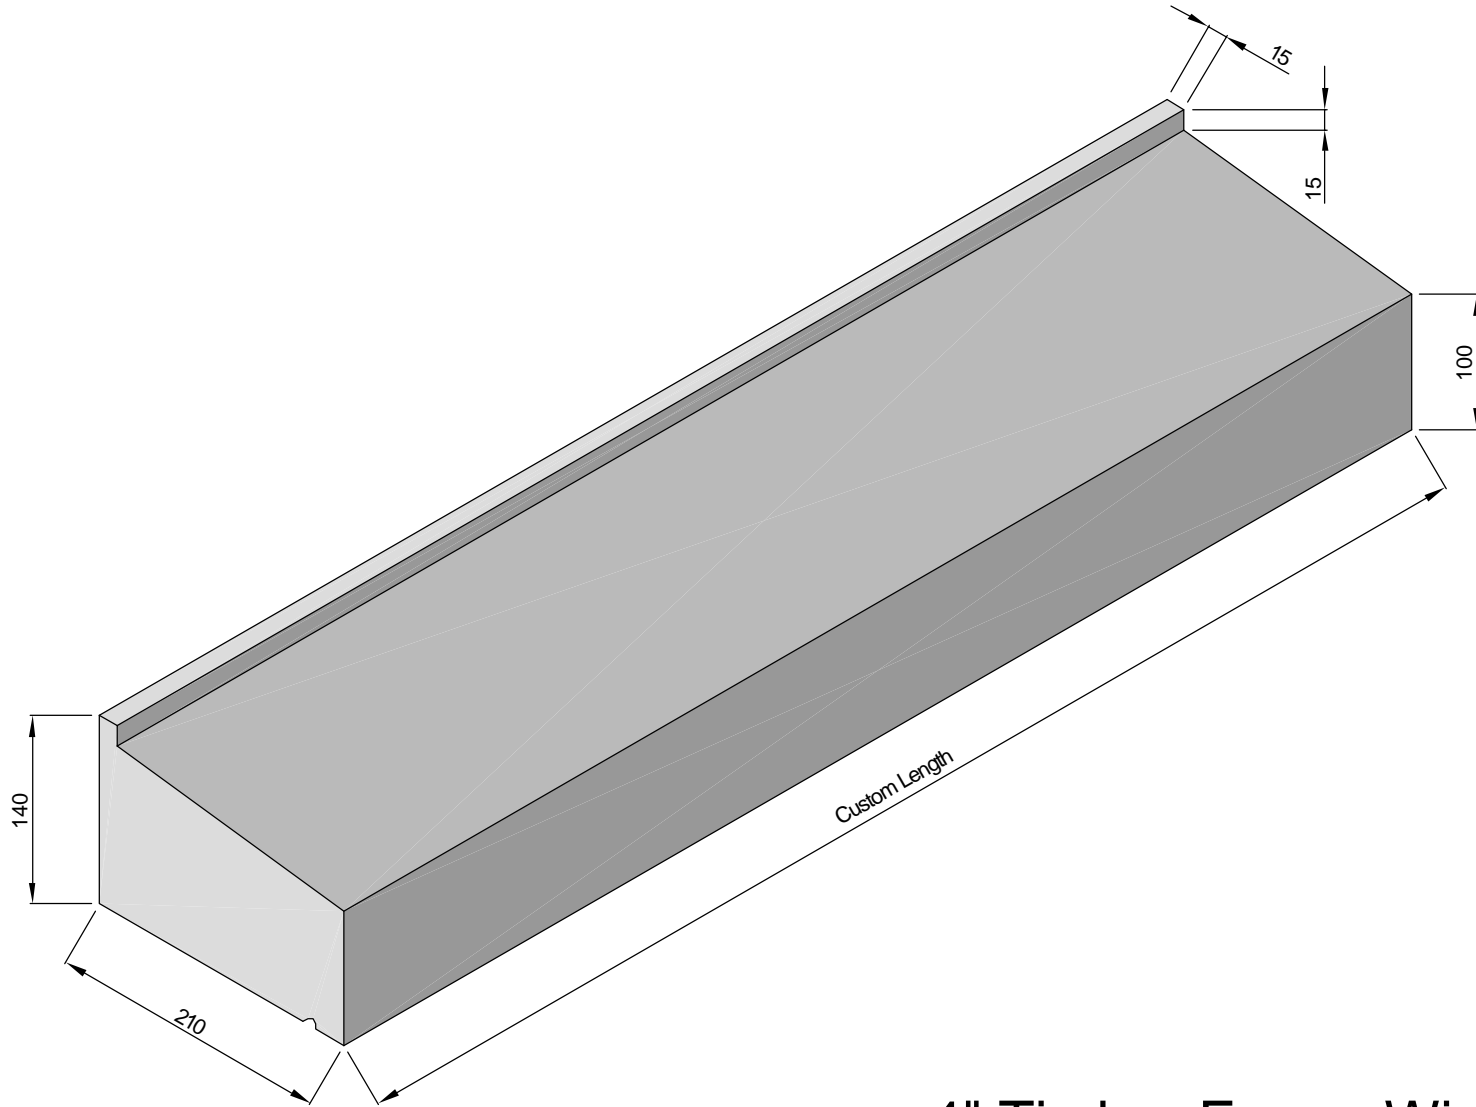

MOLLOY PRECAST

est. 1979 - BUILDING COMPONENTS :: WASTE WATER SOLUTIONS

Tullamore, Co. Offaly
Tel: 057 9326000

E: info@molloyprecast.com
W: www.molloyprecast.com

Dimensions in mm

4" Timber Frame Window Cill