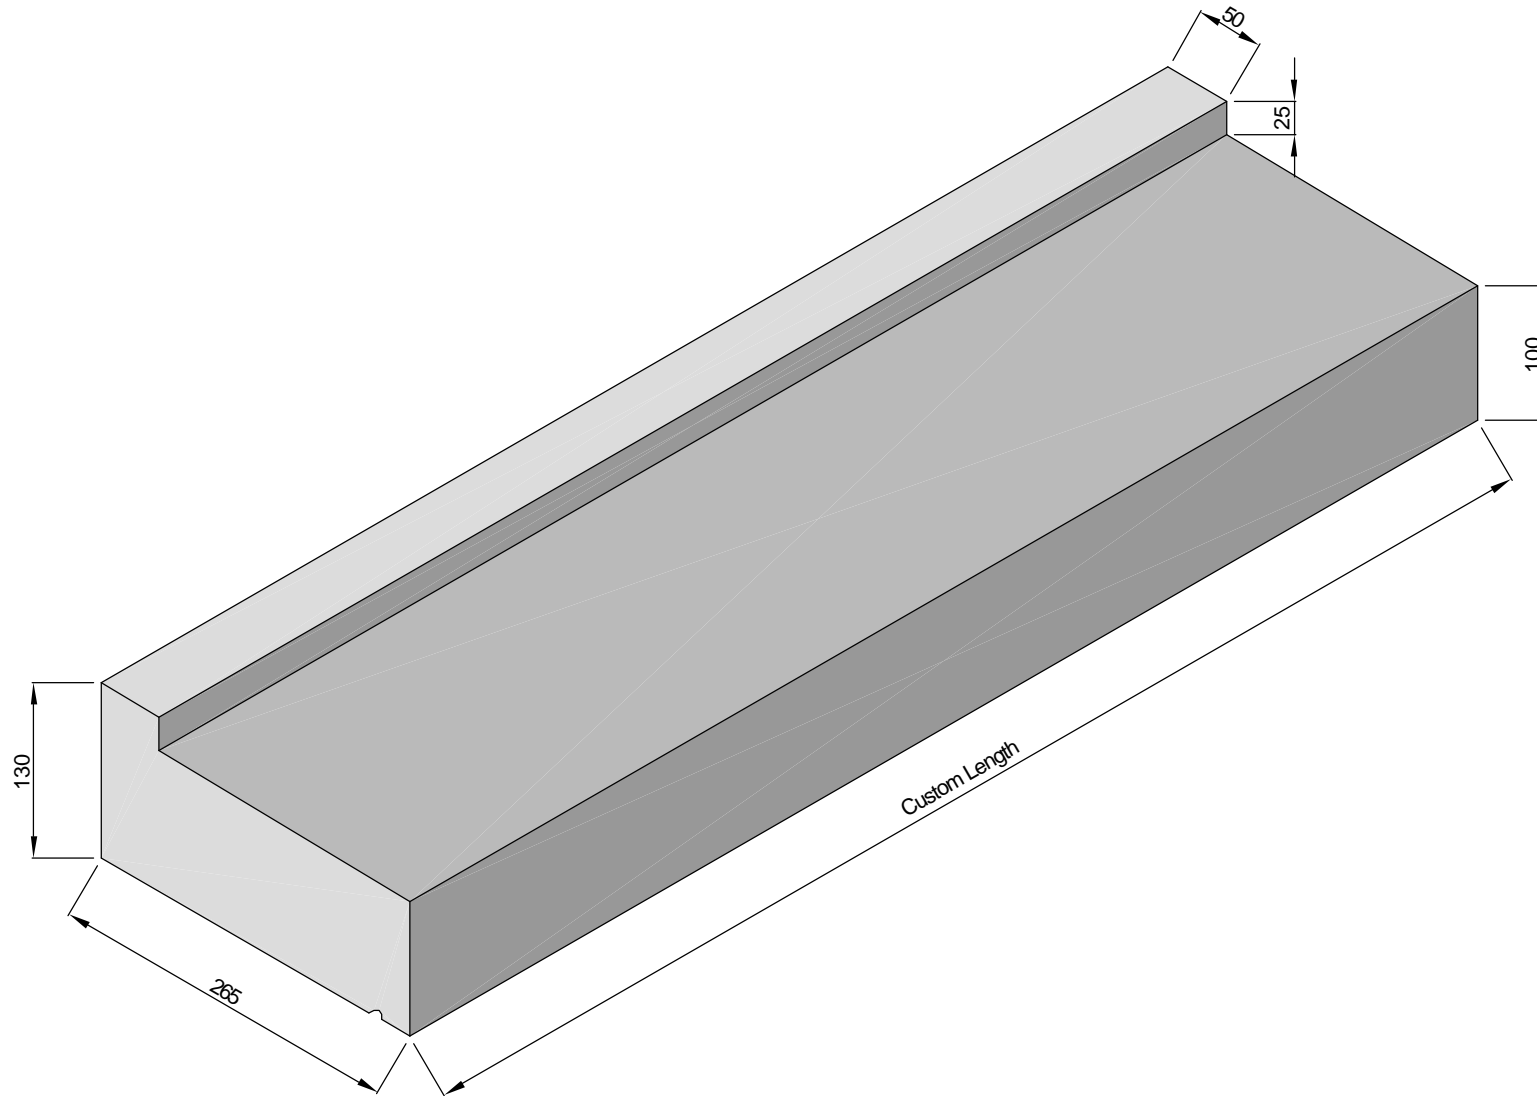

MOLLOY PRECAST

est. 1979 - BUILDING COMPONENTS :: WASTE WATER SOLUTIONS

Tullamore, Co. Offaly
Tel: 057 9326000

E: info@molloyprecast.com
W: www.molloyprecast.com

Dimensions in mm

4" Standard Window Cill