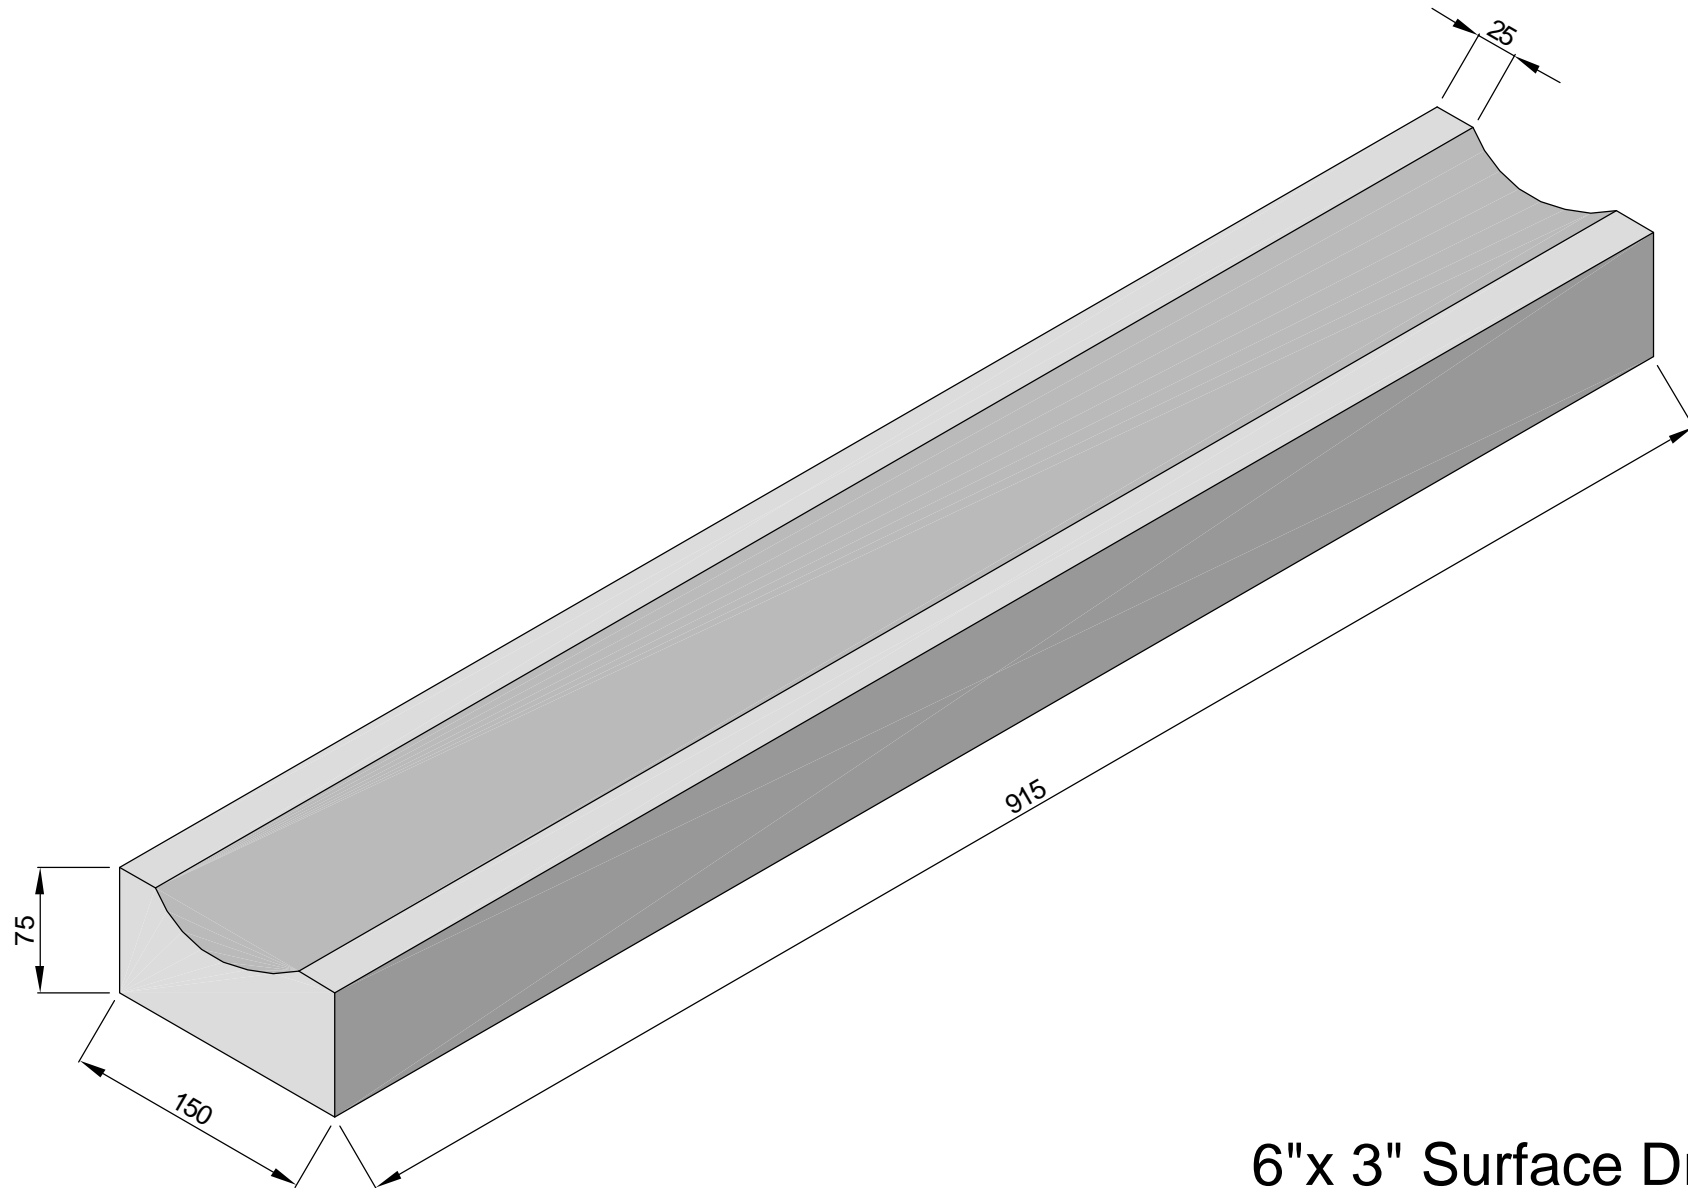

MOLLOY PRECAST

est. 1979 - BUILDING COMPONENTS :: WASTE WATER SOLUTIONS

Tullamore, Co. Offaly
Tel: 057 9326000

E: info@molloyprecast.com
W: www.molloyprecast.com

Dimensions in mm

6"x 3" Surface Drainer