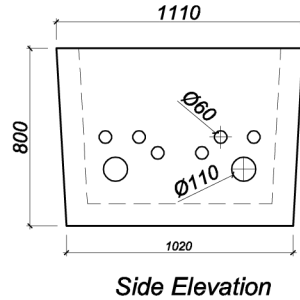

Clara Road, Tullamore, Co. Offaly, Ireland
 Tel: 057 9326000 info@molloyprecast.com
 Fax: 057 9326060 www.molloyprecast.com

EIRCOM JB4 JUNCTION BOX