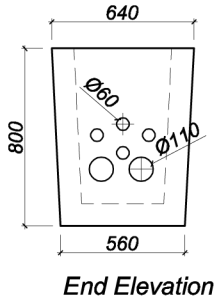

Clara Road, Tullamore, Co. Offaly, Ireland
 Tel: 057 9326000 info@molloyprecast.com
 Fax: 057 9326060 www.molloyprecast.com

EIRCOM JB4 JUNCTION BOX