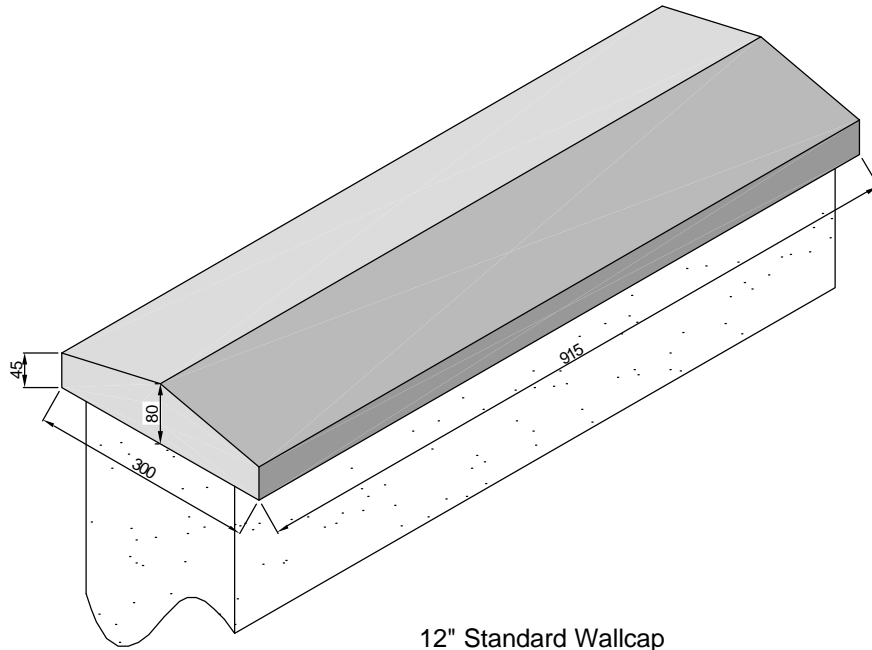

MOLLOY PRECAST

est. 1979 - BUILDING COMPONENTS :: WASTE WATER SOLUTIONS

Tullamore, Co. Offaly
Tel: 057 9326000

E: info@molloyprecast.com
W: www.molloyprecast.com

Dimensions in mm

12" Standard Wallcap

12" Curved Wallcap

Hatched Area Indicates
Nap Plaster Finish Wall

12" Wallcaps