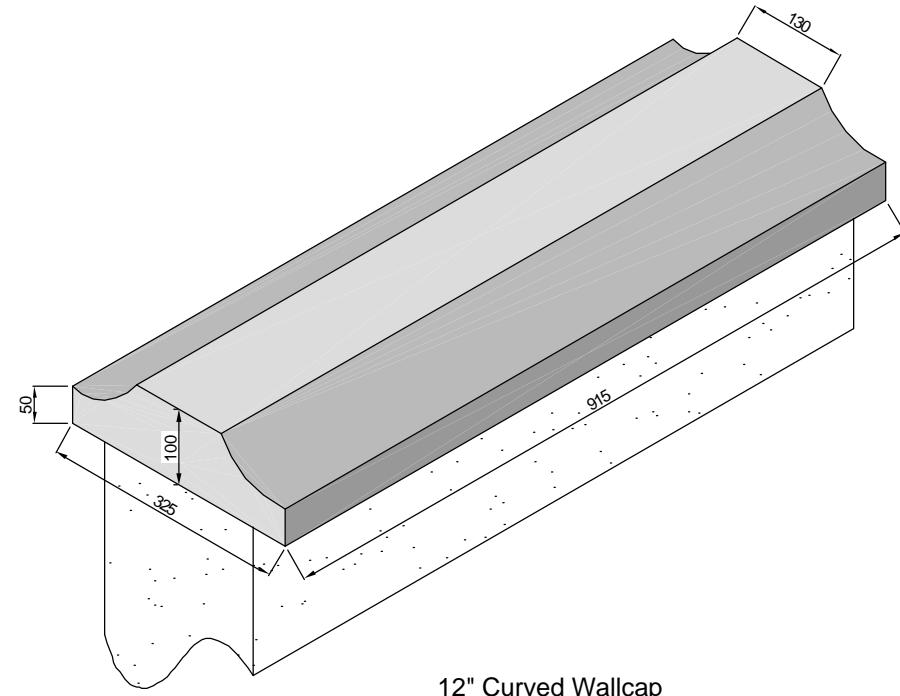

MOLLOY PRECAST

est. 1979 - BUILDING COMPONENTS :: WASTE WATER SOLUTIONS

Tullamore, Co. Offaly
Tel: 057 9326000

E: info@molloyprecast.com
W: www.molloyprecast.com

Dimensions in mm

12" Standard Wallcap

12" Curved Wallcap

Hatched Area Indicates
Nap Plaster Finish Wall

12" Wallcaps